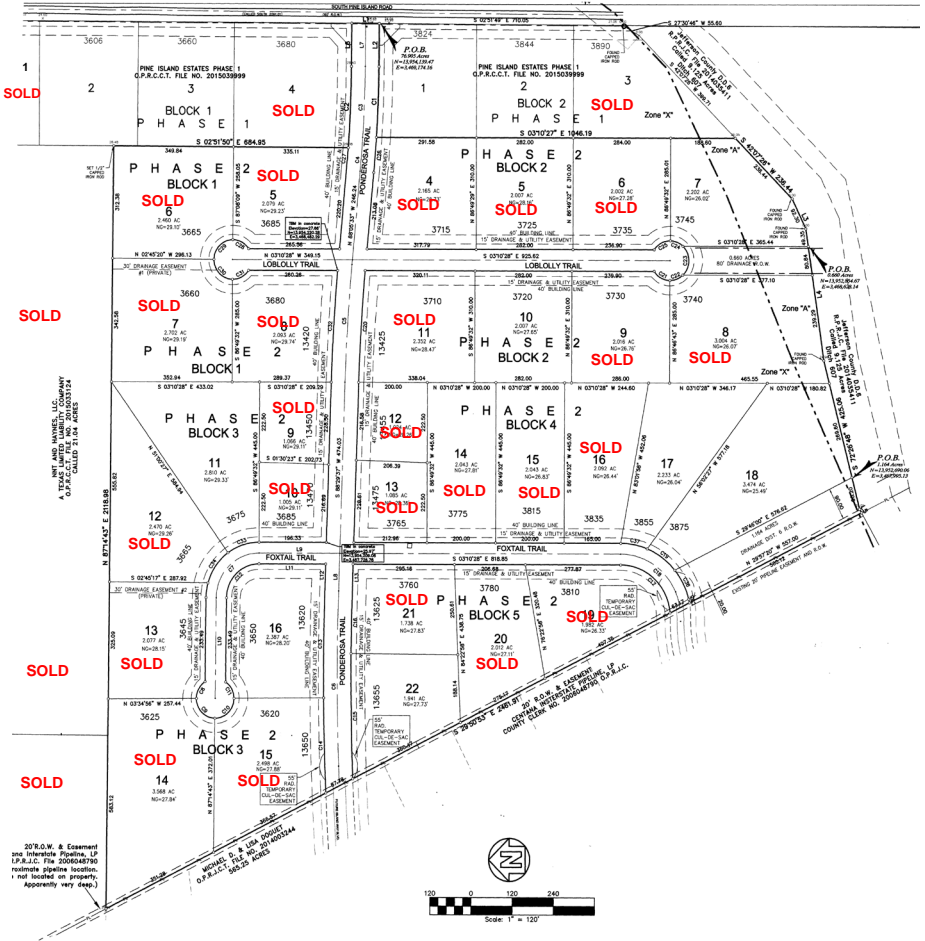

# Pine Island Estates

**Call 409.454.3227**  
**For Available Lots**

View our Aerial Video at: [www.TexasDesignWorks.com/pineislandestates](http://www.TexasDesignWorks.com/pineislandestates)